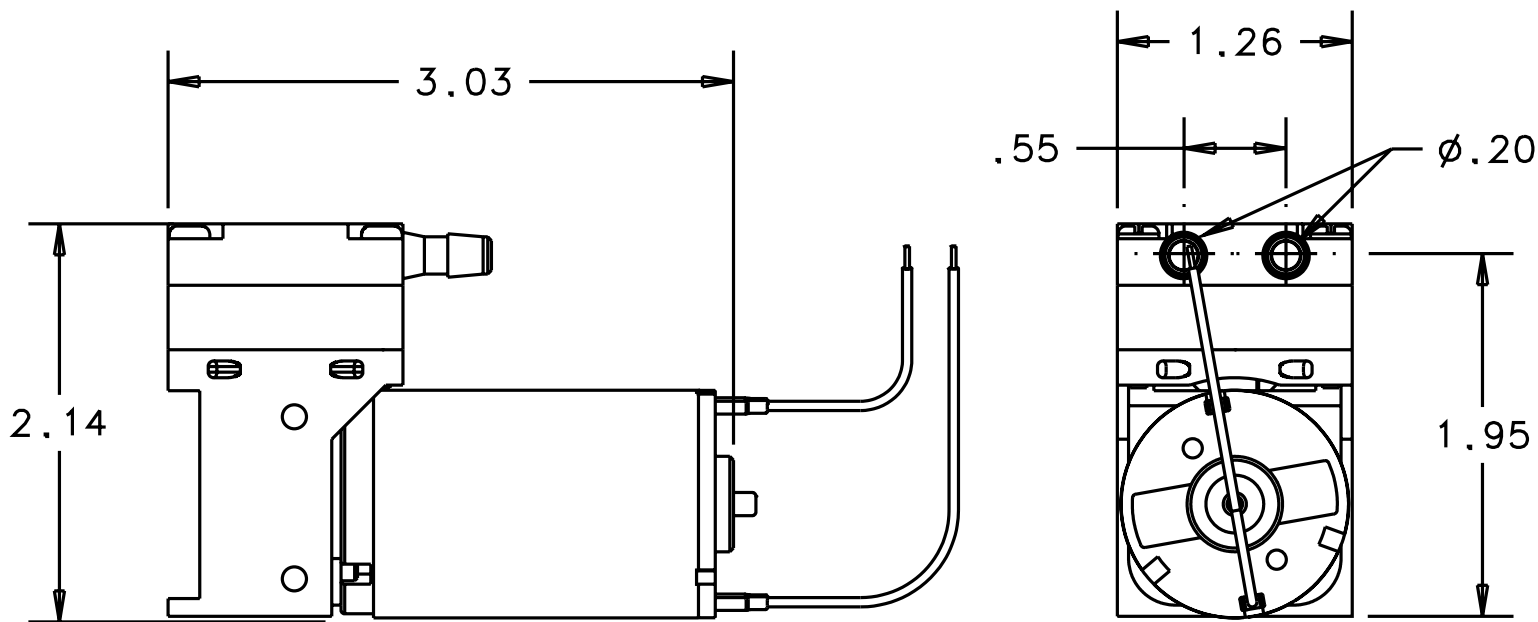

29.92 In Hg/14.7psi

PRODUCT SPECIFICATION

3000	<70dBa	°C	10-95	23kg

NOTES:

1. ALL DIMENSIONS ARE FOR REFERENCE ONLY.
2. PRODUCT DIMENSION: U.S. IMPERIAL (inches) METRIC(mm).

8R PERFORMANCE GRAPH

**PRODUCT PERFORMANCE MAY VARY ± 10% FROM PRODUCT PERFORMANCE CURVES.
TECHNICAL DATA SUBJECT TO CHANGE WITHOUT NOTICE.
*TEST CONDITIONS**