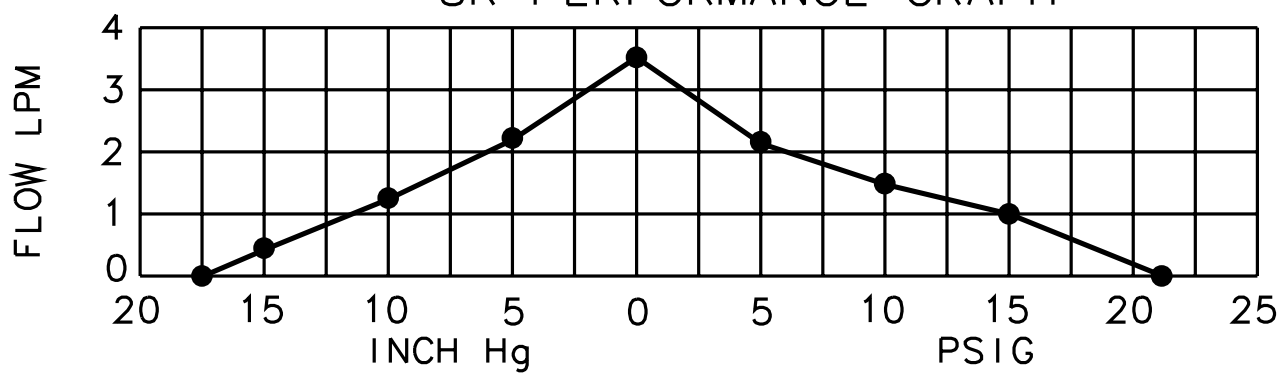

29.92 In Hg/14.7psi

PRODUCT SPECIFICATION

3000	<70dBa	°C	10-95	23kg

NOTES:

1. ALL DIMENSIONS ARE FOR REFERENCE ONLY.
2. PRODUCT DIMENSION: U.S. IMPERIAL (inches) METRIC(mm).

8R PERFORMANCE GRAPH

**PRODUCT PERFORMANCE MAY VARY ± 10% FROM PRODUCT PERFORMANCE CURVES.
TECHNICAL DATA SUBJECT TO CHANGE WITHOUT NOTICE.
*TEST CONDITIONS**